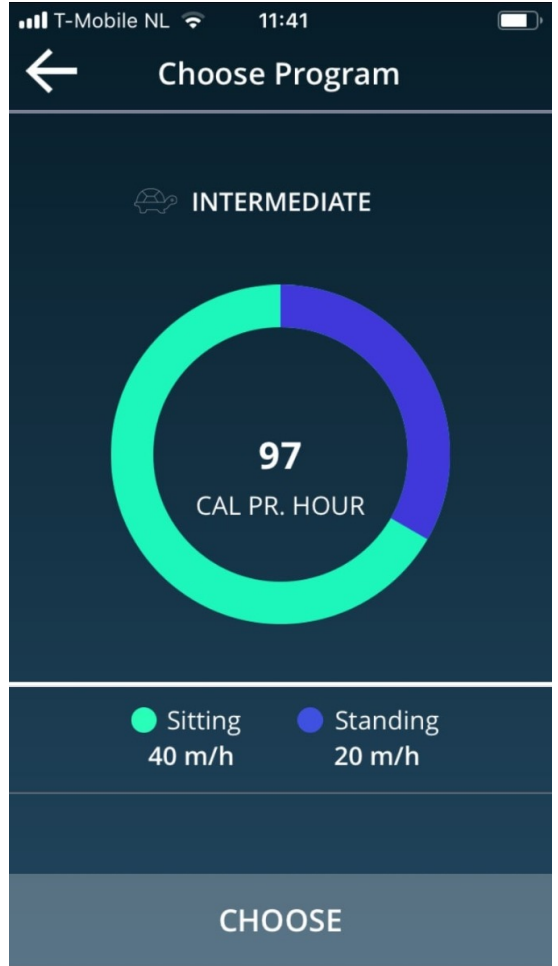

geen

ERGONICE
OFFICE ERGONOMICS

ERGONICE
OFFICE ERGONOMICS

ERGONICE
OFFICE ERGONOMICS

And track your daily
calorie burn